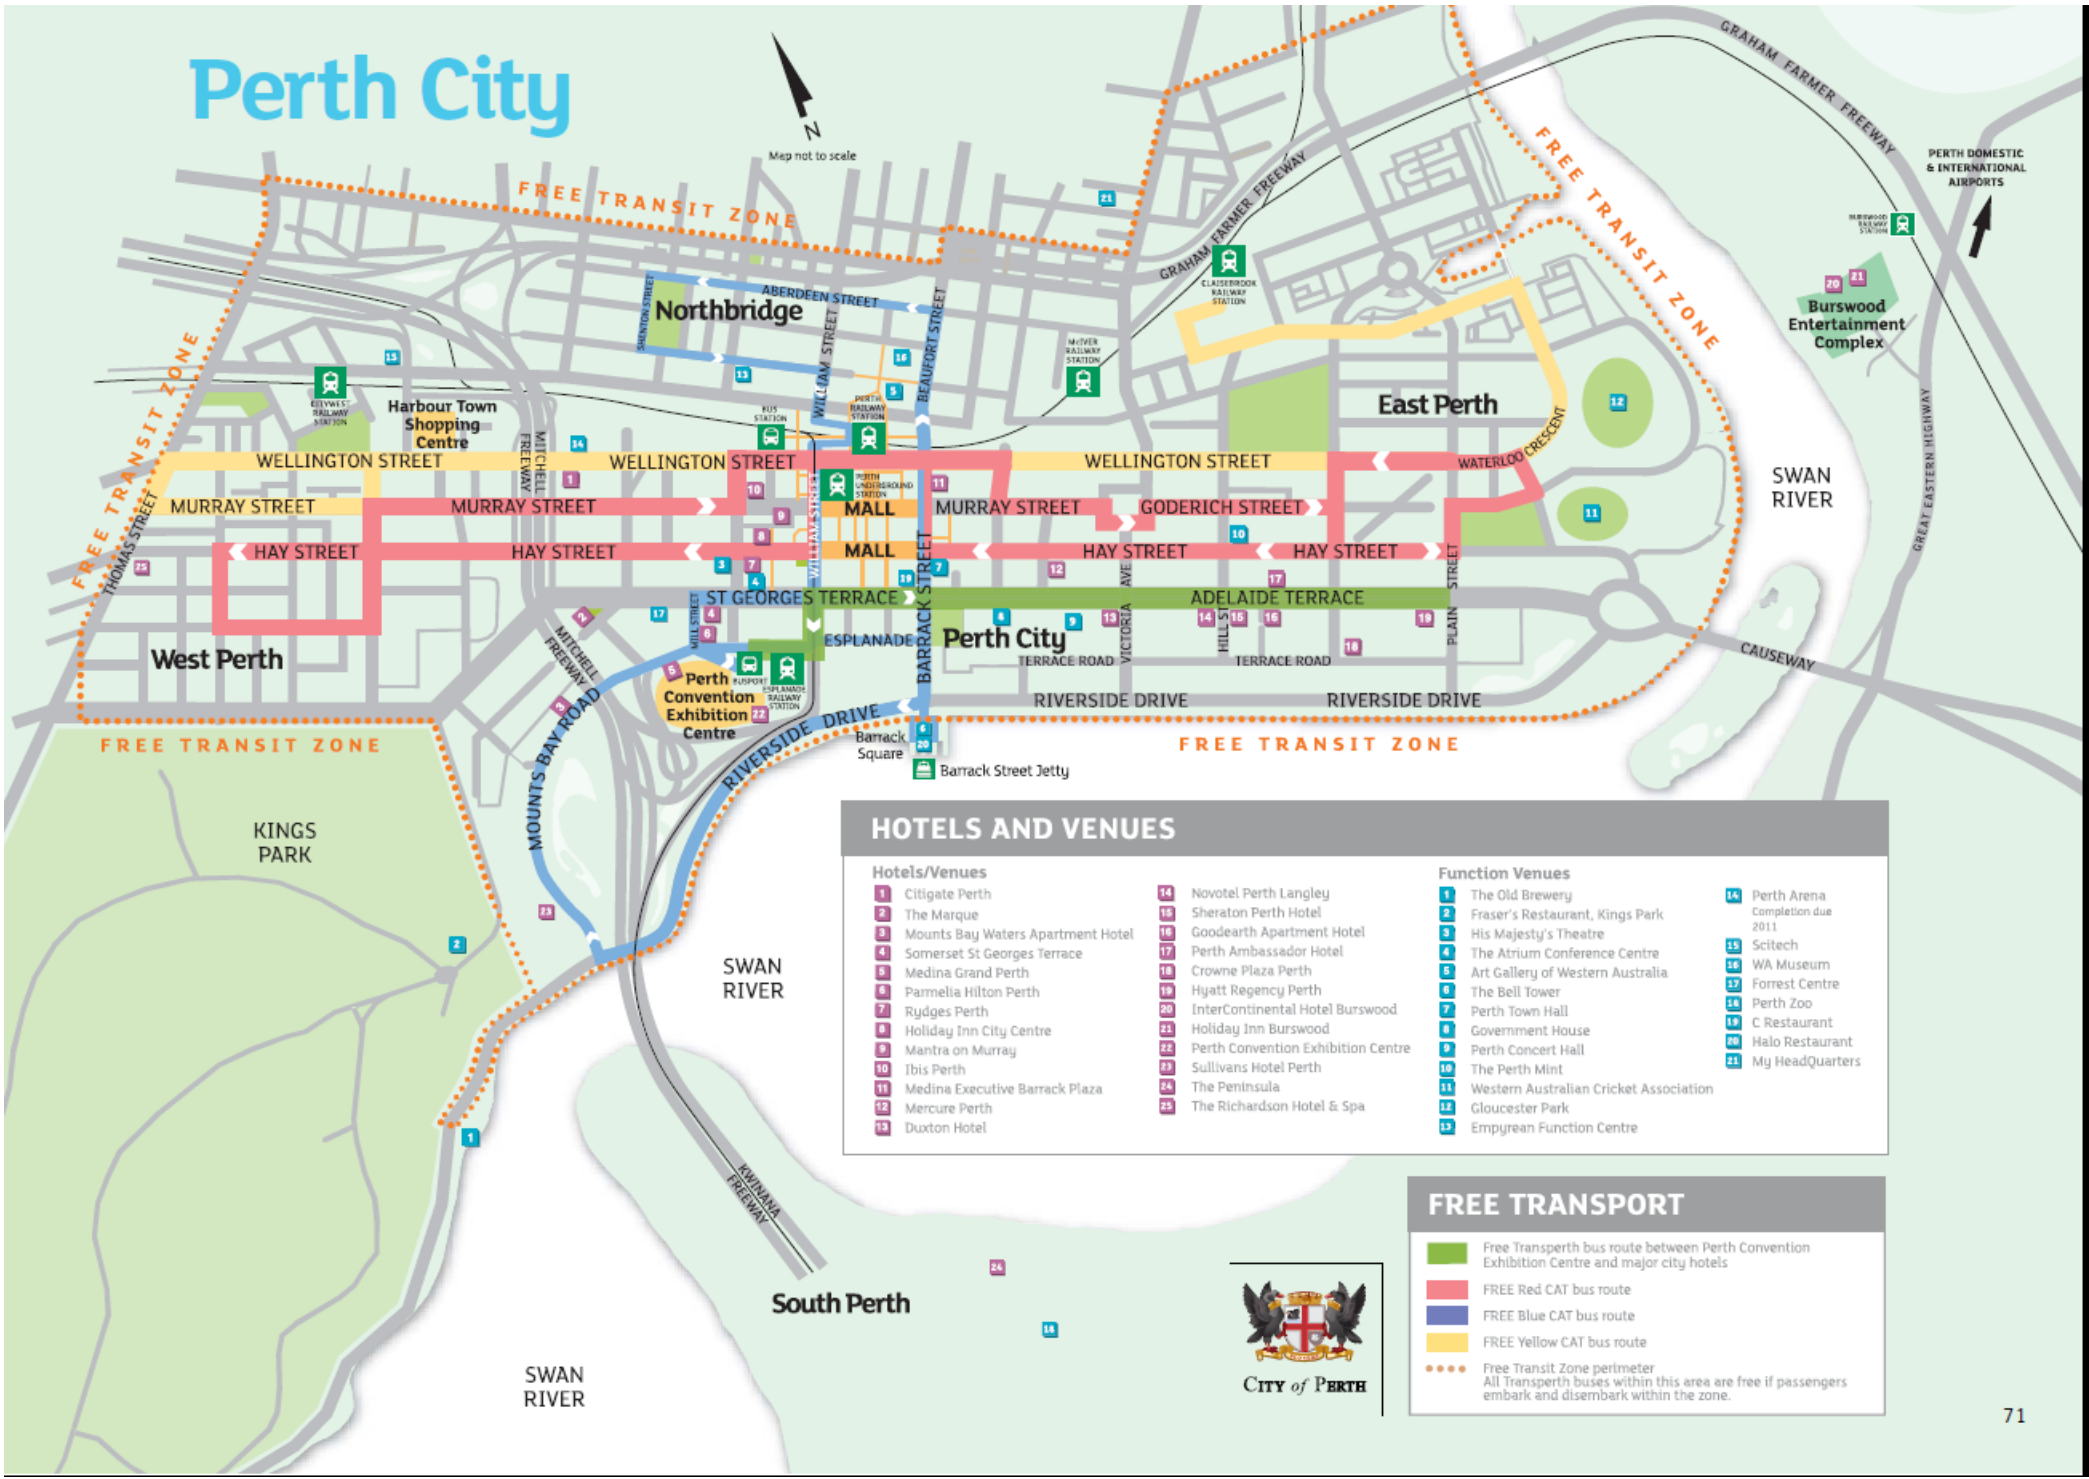

Perth City

Map not to scale

HOTELS AND VENUES

Hotels/Venues	Function Venues
1 Citigate Perth	1 The Old Brewery
2 The Marque	2 Fraser's Restaurant, Kings Park
3 Mounts Bay Waters Apartment Hotel	3 His Majesty's Theatre
4 Somerset St Georges Terrace	4 The Atrium Conference Centre
5 Medina Grand Perth	5 Art Gallery of Western Australia
6 Parmelia Hilton Perth	6 The Bell Tower
7 Rydges Perth	7 Perth Town Hall
8 Holiday Inn City Centre	8 Government House
9 Mantra on Murray	9 Perth Concert Hall
10 Ibis Perth	10 The Perth Mint
11 Medina Executive Barrack Plaza	11 Western Australian Cricket Association
12 Mercure Perth	12 Gloucester Park
13 Duxton Hotel	13 Empyrean Function Centre
14 Novotel Perth Langley	14 Perth Arena Completion due 2011
15 Sheraton Perth Hotel	15 Scitech
16 Goodearth Apartment Hotel	16 WA Museum
17 Perth Ambassador Hotel	17 Forrest Centre
18 Crowne Plaza Perth	18 Perth Zoo
19 Hyatt Regency Perth	19 C Restaurant
20 InterContinental Hotel Burswood	20 Halo Restaurant
21 Holiday Inn Burswood	21 My HeadQuarters
22 Perth Convention Exhibition Centre	
23 Sullivans Hotel Perth	
24 The Peninsula	
25 The Richardson Hotel & Spa	

FREE TRANSPORT

- Free Transperth bus route between Perth Convention Exhibition Centre and major city hotels
- FREE Red CAT bus route
- FREE Blue CAT bus route
- FREE Yellow CAT bus route
- Free Transit Zone perimeter
All Transperth buses within this area are free if passengers embark and disembark within the zone.